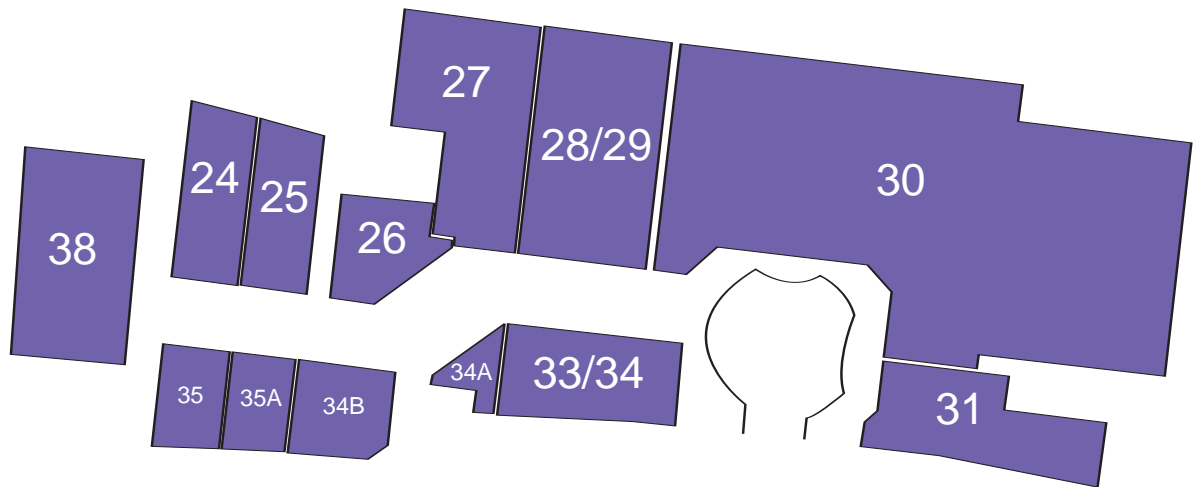

## HIGH STREET LEVEL

- |                       |                    |                    |              |
|-----------------------|--------------------|--------------------|--------------|
| 1 Barretts Shoes      | 7 Goldsmiths       | 13 Vision Express  | 18 Body Shop |
| K2 Marshells          | 8 Early Learning   | 14 Vacant          | 18A Paperbox |
| K3 The Fragrance Shop | 9 Pilot            | K15 Stitch Express | 19 3 Store   |
| 3 Oasis               | 10 Pure Party      | 17 Vacant          | 19A Claires  |
| 4/5 Top Shop          | 11 Discovery Store | 17A Gift Company   | 20 La Senza  |
| 6 O2                  | 12 Optical Express |                    | 21 Vodaphone |

## WATERSIDE LEVEL

- |                      |                   |
|----------------------|-------------------|
| 24 Escape            | 30 Primark        |
| 25 Vacant            | 31 Vacant         |
| 26 Elliotts          | 33 Vacant         |
| 27 Superdrug         | 34 Vacant         |
| 28/29 Internacionale | 34B Vacant        |
|                      | 34A Vacant        |
|                      | 35 Vacant         |
|                      | 35A Julian Graves |
|                      | 38 New Look       |