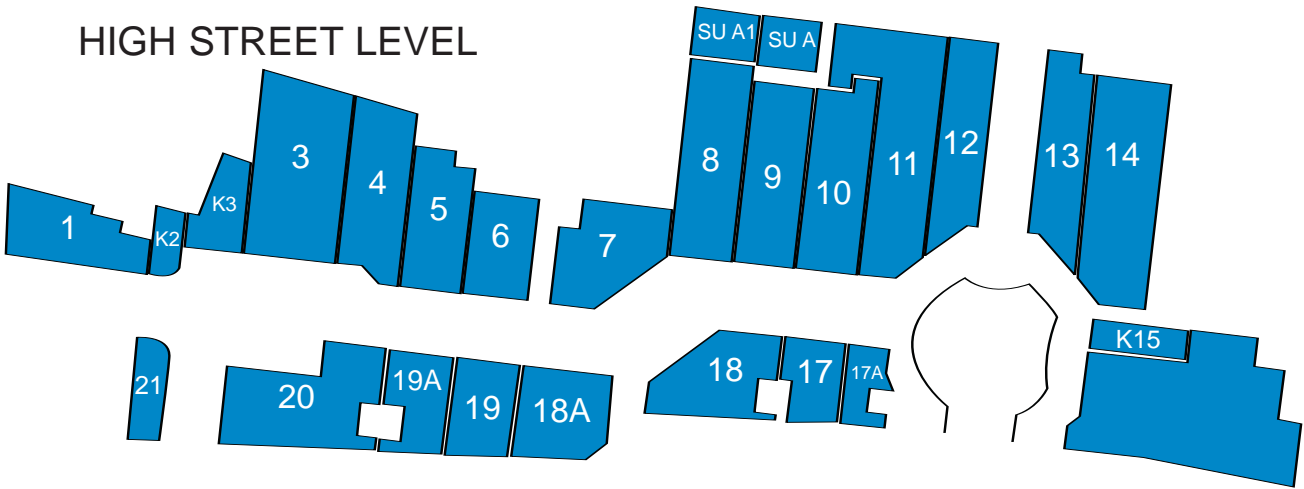

## HIGH STREET LEVEL

- |                       |                    |                    |              |
|-----------------------|--------------------|--------------------|--------------|
| 1 Barretts Shoes      | 7 Goldsmiths       | 13 Vision Express  | 18 Body Shop |
| K2 Marshells          | 8 Early Learning   | 14 Vacant          | 18A Paperbox |
| K3 The Fragrance Shop | 9 Pilot            | K15 Stitch Express | 19 3 Store   |
| 3 Oasis               | 10 Pure Party      | 17 Vacant          | 19A Claires  |
| 4/5 Top Shop          | 11 Discovery Store | 17A Gift Company   | 20 La Senza  |
| 6 O2                  | 12 Optical Express |                    | 21 Vodaphone |

## WATERSIDE LEVEL

- |                      |                   |
|----------------------|-------------------|
| 24 Escape            | 30 Primark        |
| 25 Vacant            | 31 Vacant         |
| 26 Elliotts          | 33 Vacant         |
| 27 Superdrug         | 34 Vacant         |
| 28/29 Internacionale | 34B Vacant        |
|                      | 34A Vacant        |
|                      | 35 Vacant         |
|                      | 35A Julian Graves |
|                      | 38 New Look       |

## ARENA FOOD COURT

- |               |
|---------------|
| 1 Cafe Select |
| 2 Burger King |