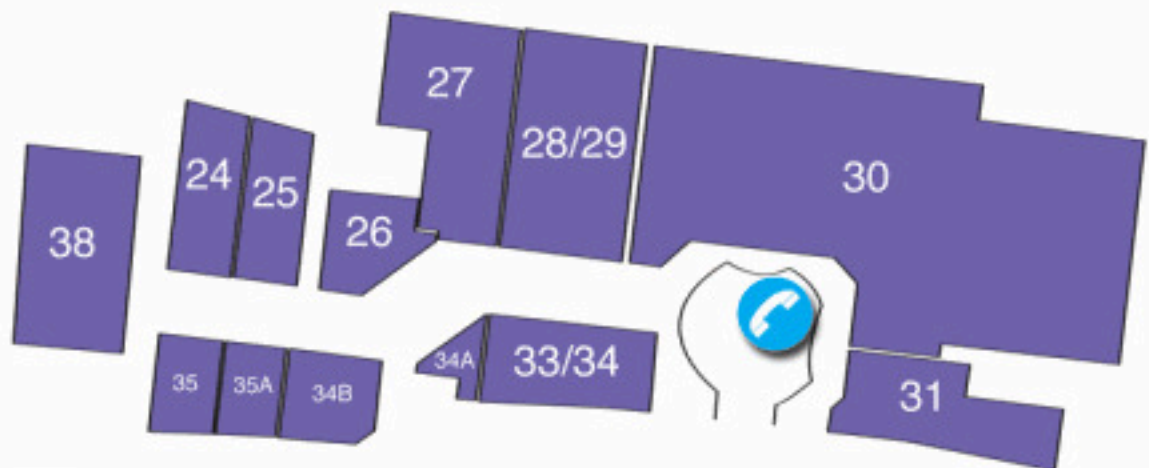

HIGH STREET LEVEL

- | | | | |
|-----------------------|--------------------|--------------------|---------------|
| 1 Barretts Shoes | 7 Goldsmiths | 13 Vision Express | 18 Body Shop |
| K2 Marshells | 8 Early Learning | 14 Vacant | 18A Paperbox |
| K3 The Fragrance Shop | 9 Pilot | K15 Stitch Express | 19 3 Store |
| 3 Oasis | 10 Pure Party | 17 Vacant | 19A Claires |
| 4/5 Top Shop | 11 Discovery Store | 17A Gift Company | 20 La Senza |
| 6 O2 | 12 Optical Express | | 21 Vodafone |
| SUA1 Unikat Gifts | SUA Games Workshop | | 22 Gala Bingo |
| A Cupcake | B Virgin Media | | |
| C Watch clinic | | | |

WATERSIDE LEVEL

- | | |
|----------------------|----------------------------------|
| 24 Vacant | 30 Primark |
| 25 Vacant | 31 Vacant |
| 26 Elliotts | 33 Vacant |
| 27 Superdrug | 34 Photo-Me Digital Print Centre |
| 28/29 Internacionale | 34A Tickle Fish |
| | 34B Vibe iO |
| | 35 Vacant |
| | 35A Julian Graves |
| | 38 New Look |