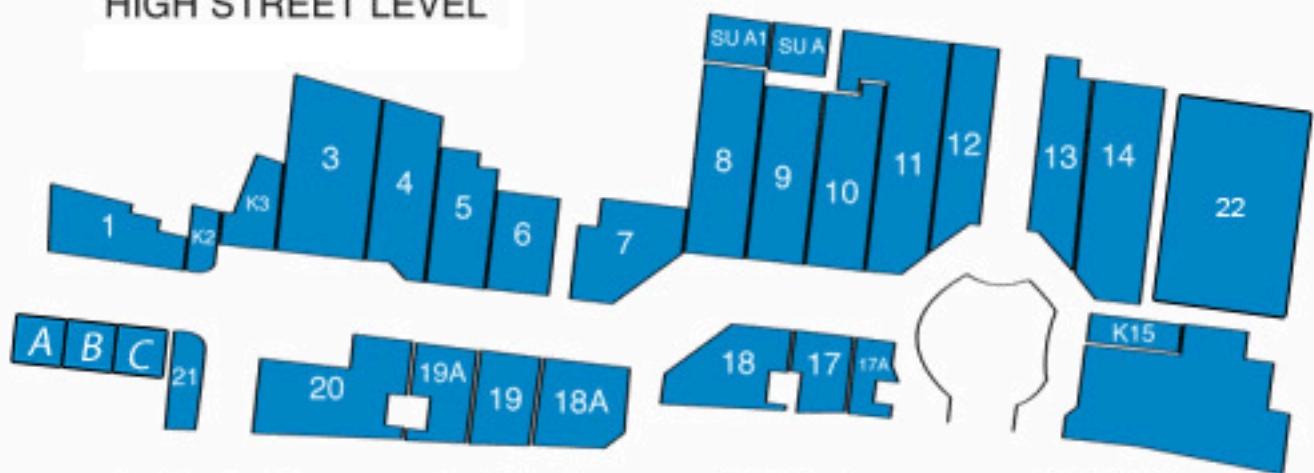

HIGH STREET LEVEL

- | | | | |
|-----------------------|--------------------|--------------------|---------------|
| 1 Barretts Shoes | 7 Goldsmiths | 13 Vision Express | 18 Body Shop |
| K2 Marshells | 8 Early Learning | 14 Vacant | 18A Paperbox |
| K3 The Fragrance Shop | 9 Pilot | K15 Stitch Express | 19 3 Store |
| 3 Oasis | 10 Pure Party | 17 Vacant | 19A Claires |
| 4/5 Top Shop | 11 Discovery Store | 17A Gift Company | 20 La Senza |
| 6 O2 | 12 Optical Express | | 21 Vodafone |
| SUA1 Unikat Gifts | SUA Games Workshop | | 22 Gala Bingo |
| A Cupcake | B Virgin Media | | |
| C Watch clinic | | | |

WATERSIDE LEVEL

- | | |
|----------------------|----------------------------------|
| 24 Vacant | 30 Primark |
| 25 Vacant | 31 Vacant |
| 26 Elliotts | 33 Vacant |
| 27 Superdrug | 34 Photo-Me Digital Print Centre |
| 28/29 Internacionale | 34A Tickle Fish |
| | 34B Vibe iO |
| | 35 Vacant |
| | 35A Julian Graves |
| | 38 New Look |

ARENA FOOD COURT

- | |
|---------------|
| 1 Cafe Select |
| 2 Burger King |